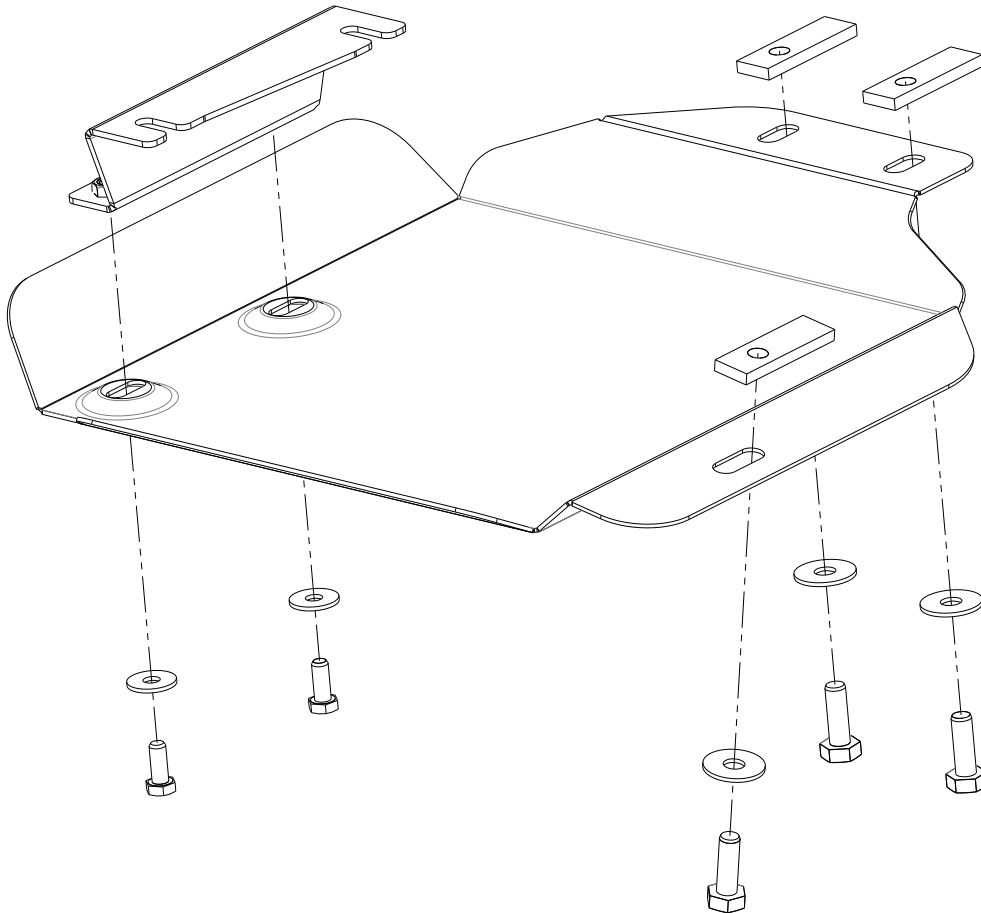

(RU) ⑭51313171186525(17116411916)
(GB) Location/Position Arrow

(RU) ③1317116411916
(GB) Movement Arrow

(RU) ⑭51313171186525
(GB) Screw Arrow